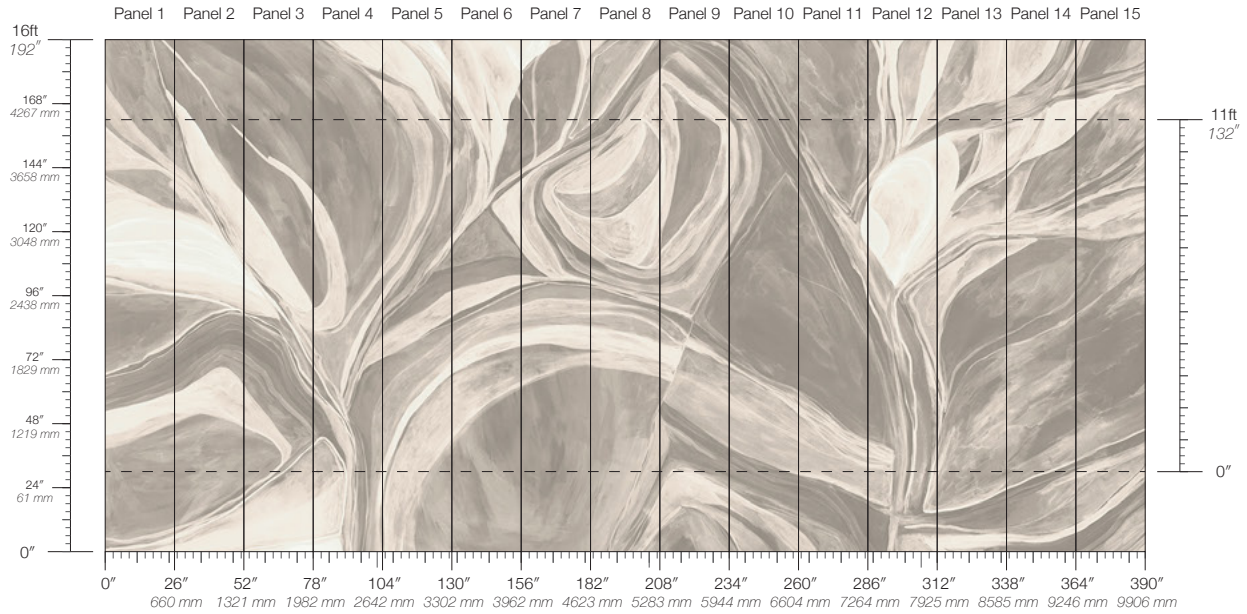

Abstract Mirage

Suitable for residential and some commercial projects

COLOR
Mirage

STOCK
Made to order

REPEAT
Non-repeating

CONTACT
sales@calicowallpaper.com
+1 718 243 1705
57 Lispenard Street
New York, NY 10013 USA

ITEM
4213

MINIMUM
1 panel

LEAD TIME
4 weeks to print

CONTENT
Clay-Coated Paper

MAINTENANCE
Water-based cleanser

ORIGIN
USA

DISCLAIMER
Panel maps represent mural artwork only. Reference the physical sample for color and texture.

PANEL WIDTH
26" / 661 mm trimmed

FLAMMABILITY
ASTM E84 Adhered Class A

DETAILS
Custom options available

PANEL HEIGHT
132" / 3353 mm standard
192" / 4877 mm extended

ENVIRONMENTAL
FSC Certified Content

PRICE
Available upon request